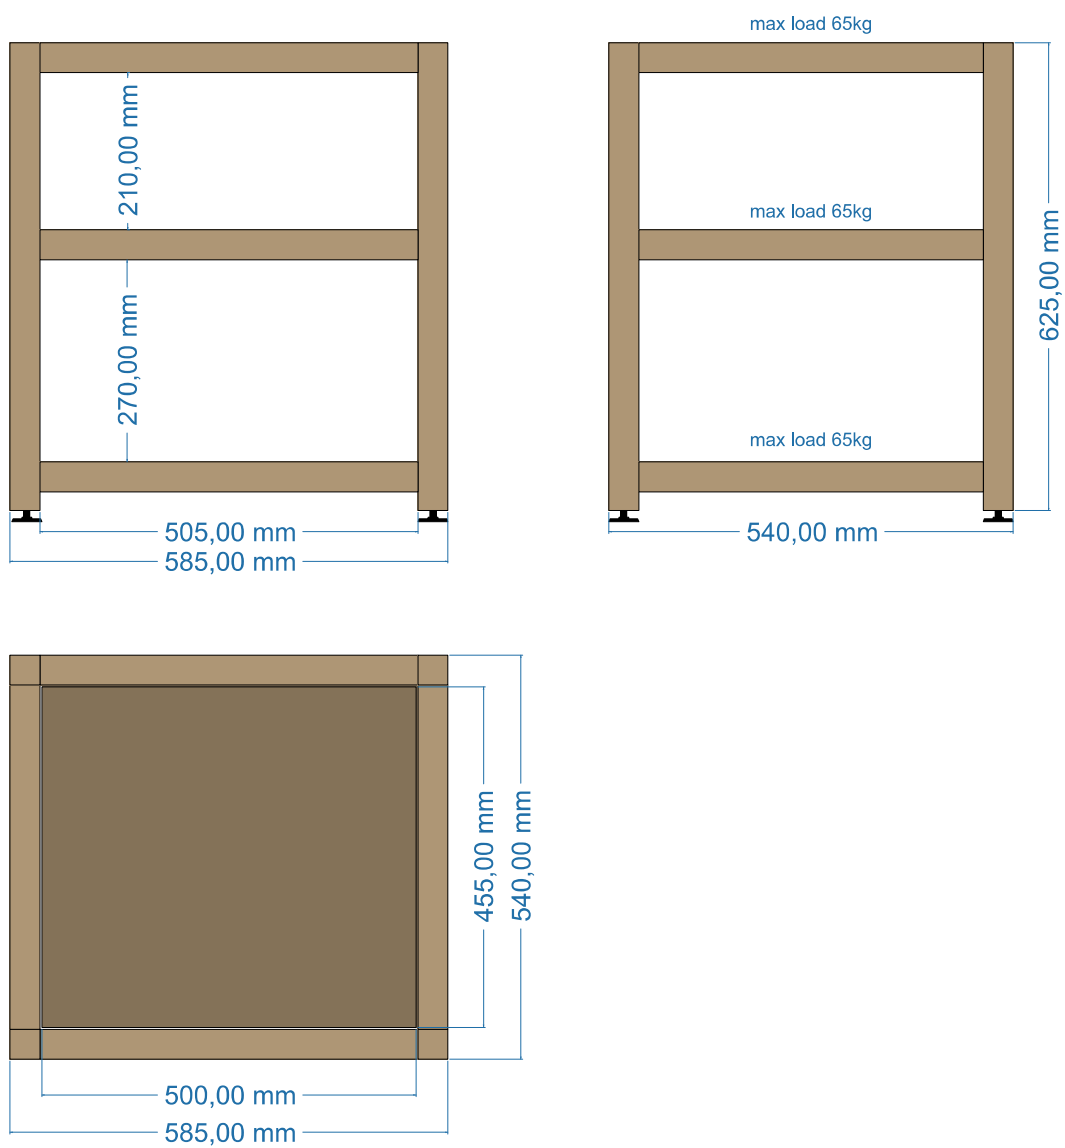

OUT AUDIO

OUT AUDIO

HiFi rack - MODEL 040 low

SZ01

OUT AUDIO

HiFi rack - MODEL 040 low

SZ02

OUT AUDIO

HiFi rack - MODEL 040

SZ03

OUT AUDIO

HiFi rack - MODEL 040

SZ04