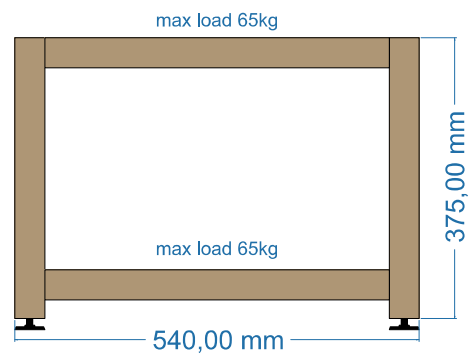

OUT AUDIO

HiFi rack - MODEL 040 low

SZ01