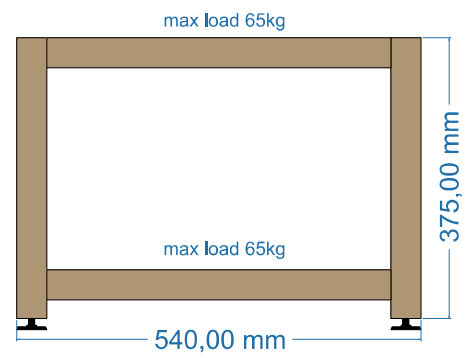

OUT AUDIO

HiFi rack - MODEL 040 low

SZ02