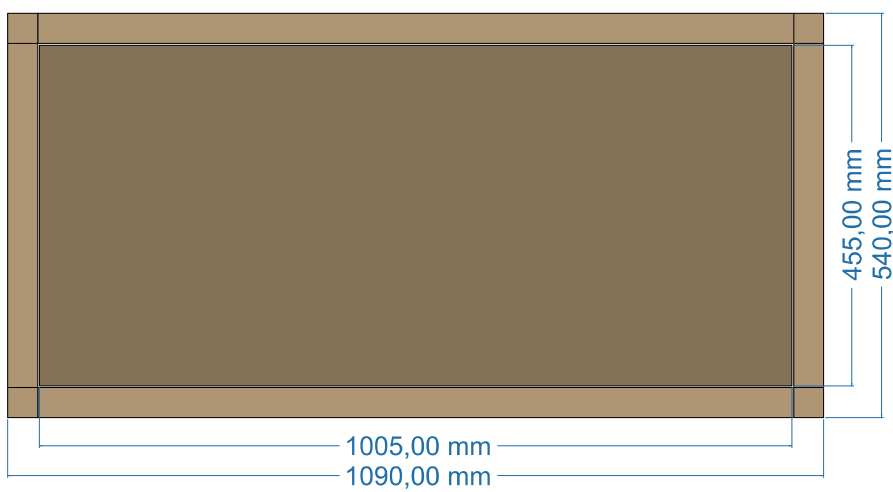

OUT AUDIO

OUT AUDIO

HiFi rack - MODEL 040 low

SZ01

OUT AUDIO

HiFi rack - MODEL 040 low

SZ02

OUT AUDIO