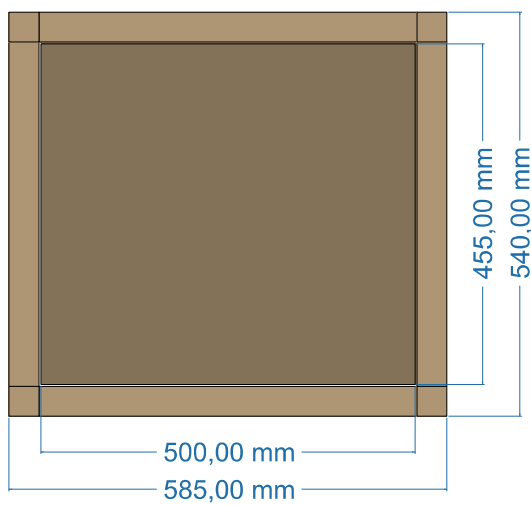

OUT AUDIO

OUT AUDIO

HiFi rack - MODEL 040 low

SZ01

OUT AUDIO

HiFi rack - MODEL 040 low

SZ02

OUT AUDIO