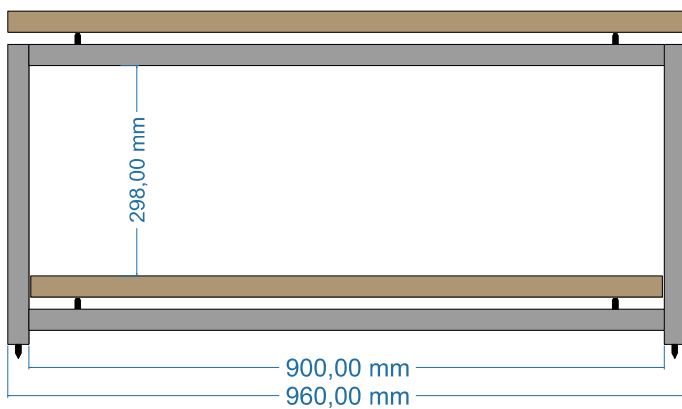

OUT AUDIO

HiFi rack - MODEL 060

OUT AUDIO

HiFi rack - MODEL 060 low

SZ07

OUT AUDIO

HiFi rack - MODEL 060 low

SZ08