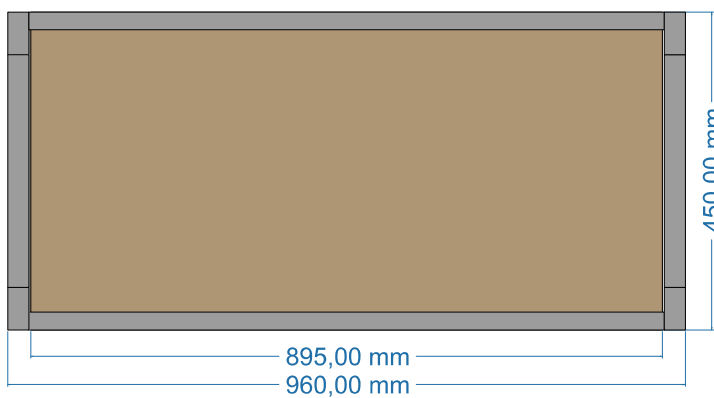

OUT AUDIO

HiFi rack - MODEL 060

OUT AUDIO

HiFi rack - MODEL 060 low

SZ07

OUT AUDIO

HiFi rack - MODEL 060 low

SZ08