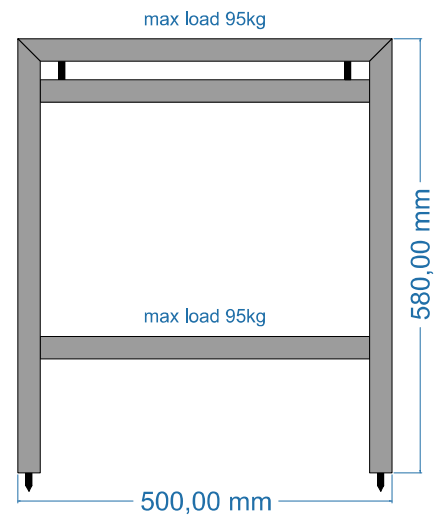

OUT AUDIO

HiFi rack - MODEL 030

OUT AUDIO

HiFi rack - MODEL 030

SZ05

OUT AUDIO

HiFi rack - MODEL 030

SZ06