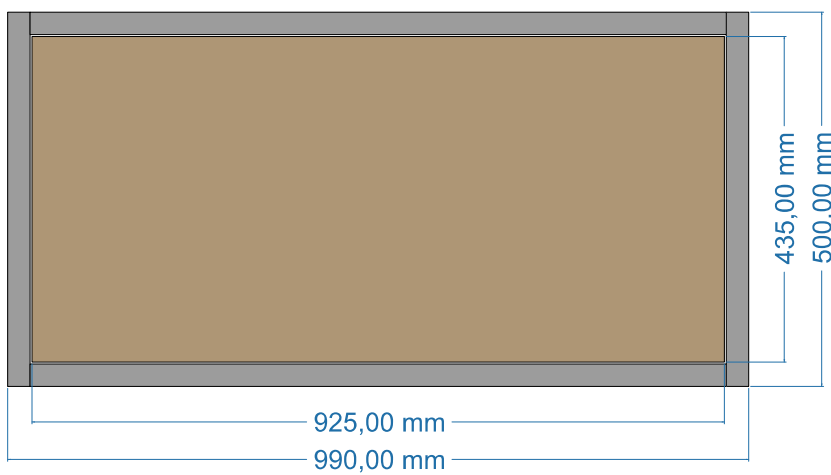

OUT AUDIO

HiFi rack - MODEL 030

SZ06